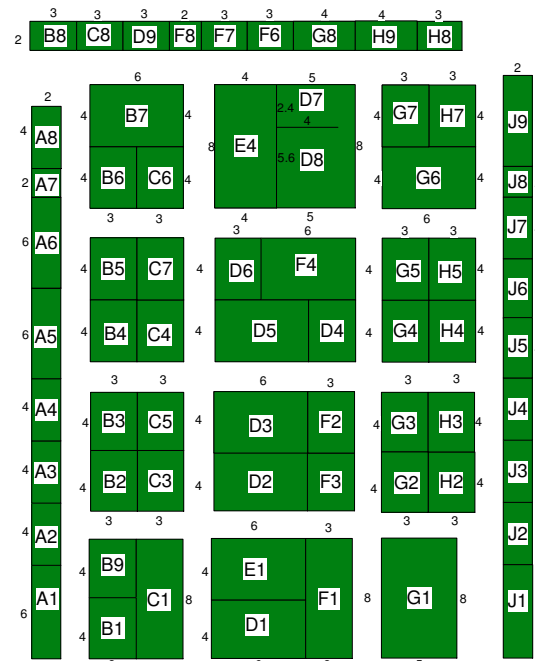

2026 EXHIBITORS

Garden Landscape
Amenity Sportsturf

Supported by

Your Industry. Your Event.

July 16th 2026
National Basketball Arena
Dublin
www.glasireland.ie

Visitor Show Guide

Talk to our team about advertising in the official Show Guide to Ireland's horticultural & sportsturf industry showcase.

Every visitor receives a copy, representing an invaluable sales promotion opportunity.

Contact: Eamonn Maguire
Tel. 01 2947765
eamonnmaguire@mediateam.ie

Keep up to date at

Show layout and features subject to change.

- Alacarte Software Tailors A6
- Arboricultural Association F8
- Ball Colegrave C3
- Beechill Bulbs J3
- Better Plants J2
- Bord Bia D2
- Cambridge HOK J7
- Carlton Greetings UK B2
- Colm Warren Polyhouses A2
- Compo Expert E4
- Conor Browne Christmas Wreaths G3
- CMW Horticulture A7
- Cropcare J9
- Deker Horticulture B4
- Dept of Agriculture A4
- Easter Island Alpines A3
- Ebtech Glasshouse Systems H4
- Evergreen Horticulture F6
- Fargro C8
- Floramedia J6
- GLDA B8
- Gardenworld Nurseries G1
- Germinal Amenity H9
- Goldcrop H2
- Gorse Lodge Ornaments D5
- Growshop D6
- Growmoor Horticulture A1
- Horticulture Connected J8
- Hygeia B1
- ICL D3
- Irish Grass Machinery C5
- Ivyline G6
- Jacques Alpines C6
- JF McKenna E1
- Killarney Christmas Trees H8
- Klasmann-Deilmann G5
- Klinkenberg J1
- Leixlip Hire B7
- Martin Packaging H7
- Martyns Grasslawns G7
- Mountain View Christmas Trees H3
- NAD & NAD Sports F2
- NaturaVolt B6

1. Plantmore Horticulture D8
   - PPC Labels A8
   - Quaile Machinery/JAVO H5
   - Rainbow Professional F3
   - Schneider Youngplants A5
   - Smiemans Projecten D7
   - Soil Renew J4
   - Summerhill Lawns B3
   - Teagasc D4
   - Terrazza MC B9
   - The Irish Garden D9
   - Toolbank B5
   - TU Dublin G8
   - Tully Nurseries C1
   - Unichem G4
   - Volmary F7
   - West Cork Bulbs G2
   - Westland Horticulture F4
   - White's Amenity C7
   - wildflowers.ie J5
   - Woodlodge Products F1
   - Young Nurseries D1
2. **OUTDOOR**
3. Annaveigh Plants D
   - Ballyward Plant A
   - Doran Nurseries KG2
   - Doyle's Wholesale F
   - Farmhand B
   - FJS Plant J
   - FUSO Ireland G
   - Kildare Growers KG1, 2, 3, 4, 5
   - Kelly's Nursery N
   - L&K Nurseries KG3
   - Nostrand H
   - O'Connor Nurseries M
   - Rentes Plants KG1
   - Schram Plants KG4
   - The Plant Collector L
   - Vermeer C
   - Woodstock Trees and Shrubs KG5