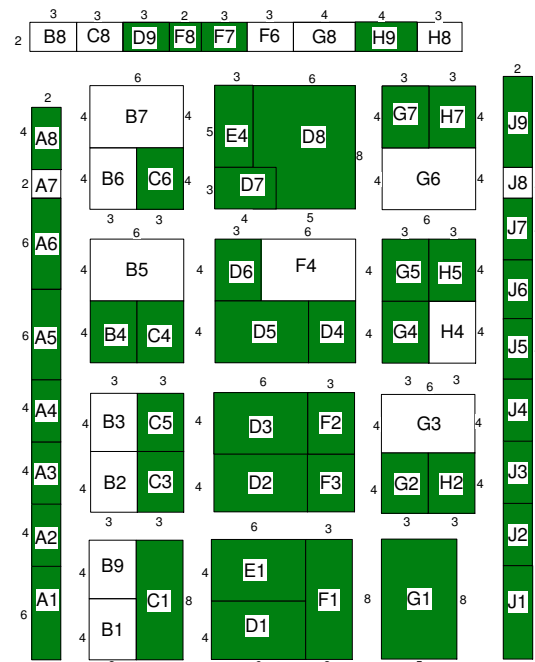

Show layout and features subject to change.

- Alacarte Software Tailors A6
- Arboricultural Association F8
- Ball Colegrave C3
- Beechill Bulbs J3
- Better Plants J2
- Bord Bia D2
- Cambridge HOK J7
- Colm Warren Polyhouses A2
- Cropcare J9
- Deker Horticulture B4
- Dept of Agriculture A4
- Easter Island Alpines A3
- Floramedia J6
- Gardenworld Nurseries G1
- Germinal Amenity H9
- Goldcrop H2
- Gorse Lodge Ornaments D5
- Green-tech F3
- Growshop D6
- Growmoor Horticulture A1
- ICL D3
- Irish Grass Machinery C5
- Jacques Alpines C6
- JF McKenna E1
- Klasmann-Deilmann G5
- Klinkenberg J1
- Martin Packaging H7
- Martyns Grasslawns G7
- NAD & NAD Sports F2
- Plantmore Horticulture D8
- Plantmore Horticulture E4
- PPC Labels A8

1. Quaile Machinery/JAVO H5
   - Schneider Youngplants A5
   - Smiemans Projecten D7
   - Soil Renew J4
   - Teagasc D4
   - Tully Nurseries C1
   - Unichem G4
   - Volmary F7
   - West Cork Bulbs G2
   - wildflowers.ie J5
   - Woodlodge Products F1
   - Yellow Furze Nurseries C4
   - Young Nurseries D1
2. **OUTDOOR**
3. Annaveigh Plants D
   - Ballyward Plant A
   - Doran Nurseries KG2
   - Doyle's Wholesale F
   - Farmhand B
   - FUSO Ireland G
   - Kildare Growers KG1, 2, 3, 4, 5
   - Kelly's Nursery N
   - L&K Nurseries KG3
   - Nostrand H
   - O'Connor Nurseries M
   - Rentes Plants KG1
   - Schram Plants KG4
   - The Plant Collector L
   - Vermeer C
   - Woodstock Trees and Shrubs KG5