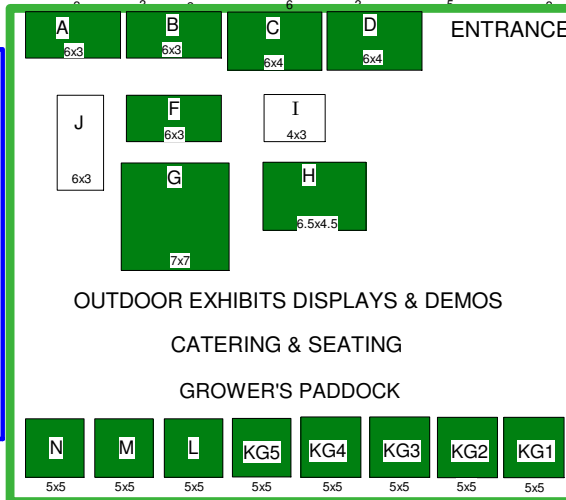

Show layout and features subject to change.

- Alacarte Software Tailors A6
- Arboricultural Association F8
- Ball Colegrave C3
- Beechill Bulbs J3
- Better Plants J2
- Bord Bia D2
- Cambridge HOK J7
- Colm Warren Polyhouses A2
- Cropcare J9
- Deker Horticulture B4
- Dept of Agriculture A4
- Easter Island Alpines A3
- Floramedia J6
- Gardenworld Nurseries G1
- Germinal Amenity H9
- Goldcrop H2
- Gorse Lodge Ornaments D5
- Green-tech F3
- Growshop D6
- Growmoor Horticulture A1
- ICL D3
- Irish Grass Machinery C5
- Jacques Alpines C6
- JF McKenna E1
- Klasmann-Deilmann G5
- Klinkenberg J1
- Martin Packaging H7
- Martyns Grasslawns G7
- NAD & NAD Sports F2
- Plantmore Horticulture D8
- Plantmore Horticulture E4
- PPC Labels A8

1. Quaile Machinery/JAVO H5
   - Schneider Youngplants A5
   - Smiemans Projecten D7
   - Soil Renew J4
   - Teagasc D4
   - Tully Nurseries C1
   - Unichem G4
   - Volmary F7
   - West Cork Bulbs G2
   - wildflowers.ie J5
   - Woodlodge Products F1
   - Yellow Furze Nurseries C4
   - Young Nurseries D1
2. **OUTDOOR**
3. Annaveigh Plants D
   - Ballyward Plant A
   - Doran Nurseries KG2
   - Doyle's Wholesale F
   - Farmhand B
   - FUSO Ireland G
   - Kildare Growers KG1, 2, 3, 4, 5
   - Kelly's Nursery N
   - L&K Nurseries KG3
   - Nostrand H
   - O'Connor Nurseries M
   - Rentes Plants KG1
   - Schram Plants KG4
   - The Plant Collector L
   - Vermeer C
   - Woodstock Trees and Shrubs KG5