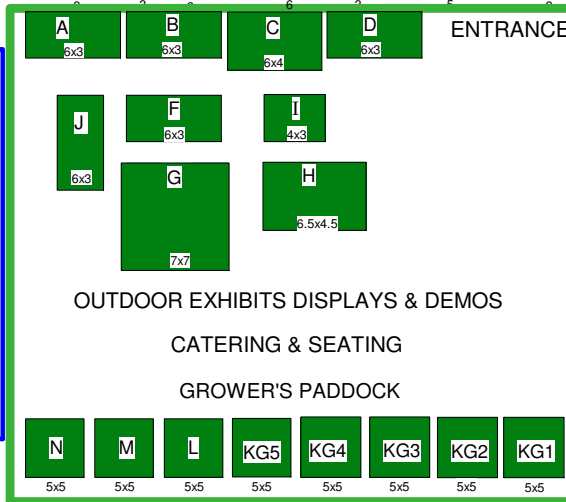

Show layout and features subject to change.

2025 EXHIBITORS

- Alacarte Software Tailors A6
- Arboricultural Association F8
- Ball Colegrave C3
- Beechill Bulbs J3
- Better Plants J2
- Bord Bia D2
- Cambridge HOK J7
- Colm Warren Polyhouses G4
- Cropcare J9
- Deker Horticulture B4
- Dept of Agriculture A4
- DLF Ireland B6
- DS Supplies G8
- Dundrum Nurseries E4
- Easter Island Alpines A3
- Fana Nurseries H4
- Fargro C8
- Floramedia J6
- Gardenworld Nurseries G1
- Germinal Amenity H9
- GLDA B8
- Goldcrop B1
- Gorse Lodge Garden Ornaments D5
- Green-tech F3
- Growmoor Horticulture A1
- Growtrade.ie F4
- Harp Renewables F7
- Horticulture Connected J8
- Hozelock - Cooper Pegler & Berthoud H2
- ICL D3
- Irish Grass Machinery C5
- Ivyline G6
- Jacques Alpines C6
- JF McKenna E1
- Killarney Christmas Trees H8
- Klasmann-Deilmann G5
- Lucky Ducks B9
- Mara Botanics A7
- Martin Packaging H7
- Martyns Grasslawns G7

- Mr Fothergills Seeds C1
- NAD & NAD Sports F2
- New Product New Plant Awards F4
- O'Dowd Nurseries J1
- Plantmore Horticulture D8
- PPC Labels A8
- Positive Retail A2
- Quaile Machinery / JAVO H5
- Rices Hill Farm B2
- Schneider Youngplants A5
- Smiemans Projecten D7
- Soil Renew J4
- Teagasc D4
- The Irish Garden F6
- The Plant Collector G3
- Tippland Horticulture B3
- Toolbank B7
- Unichem D6
- Vermeer B5
- Volmary J5
- West Cork Bulbs G2
- Woodlodge Products F1
- Yellow Furze Nurseries C4
- Young Nurseries D1

OUTDOOR

- Doran Nurseries KG2
- Farmhand B
- FJS Plant A
- FUSO Ireland G
- Glendun Plant Sales J
- Henry Porter Machinery F
- Kelly's Nursery N
- Kildare Growers KG1, 2, 3, 4, 5
- L&K Nurseries KG3
- Lyons & Burton C
- Nostrand H
- O'Connor Nurseries M
- Rentes Plants KG1
- Schram Plants KG4
- TA Drilling I
- Tully Nurseries & Plant Centre L & D
- Woodstock Trees and Shrubs KG5