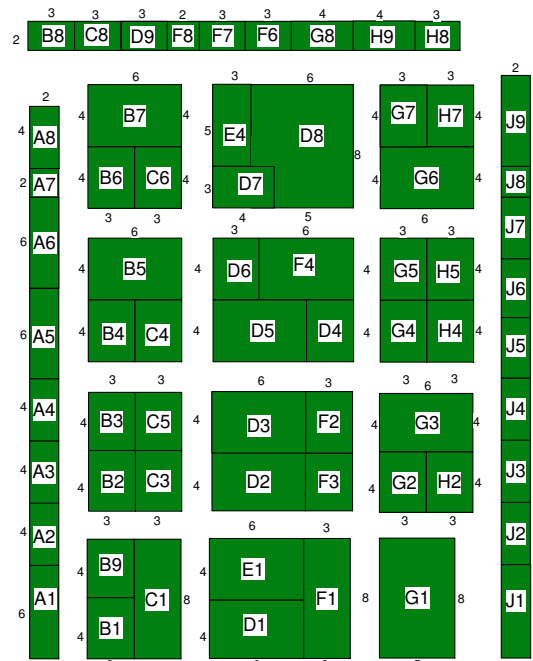

Show layout and features subject to change.

2025 EXHIBITORS

- Alacarte Software Tailors A6
- Arboricultural Association F8
- Ball Colegrave C3
- Beechill Bulbs J3
- Better Plants J2
- Bord Bia D2
- Cambridge HOK J7
- Colm Warren Polyhouses G4
- Cropcare J9
- Deker Horticulture B4
- Dept of Agriculture A4
- DLF Ireland B6
- DS Supplies G8
- Dundrum Nurseries E4
- Easter Island Alpines A3
- Fana Nurseries H4
- Fargro C8
- Floramedia J6
- Gardenworld Nurseries G1
- Germinal Amenity H9
- GLDA B8
- Goldcrop B1
- Gorse Lodge Garden Ornaments D5
- Green-tech F3
- Growmoor Horticulture A1
- Growtrade.ie F4
- Harp Renewables F7
- Horticulture Connected J8
- Hozelock - Cooper Pegler & Berthoud H2
- ICL D3
- Irish Grass Machinery C5
- Ivyline G6
- Jacques Alpines C6
- JF McKenna E1
- Killarney Christmas Trees H8
- Klasmann-Deilmann G5
- Lucky Ducks B9
- Mara Botanics A7
- Martin Packaging H7
- Martyns Grasslawns G7

- Mr Fothergills Seeds C1
- NAD & NAD Sports F2
- New Product New Plant Awards F4
- O'Dowd Nurseries J1
- Plantmore Horticulture D8
- PPC Labels A8
- Positive Retail A2
- Quaile Machinery / JAVO H5
- Rices Hill Farm B2
- Schneider Youngplants A5
- Smiemans Projecten D7
- Soil Renew J4
- Teagasc D4
- The Irish Garden F6
- The Plant Collector G3
- Tippland Horticulture B3
- Toolbank B7
- Unichem D6
- Vermeer B5
- Volmary J5
- West Cork Bulbs G2
- Woodlodge Products F1
- Yellow Furze Nurseries C4
- Young Nurseries D1

OUTDOOR

- Doran Nurseries KG2
- Farmhand B
- FJS Plant A
- FUSO Ireland G
- Glendun Plant Sales J
- Henry Porter Machinery F
- Kelly's Nursery N
- Kildare Growers KG1, 2, 3, 4, 5
- L&K Nurseries KG3
- Lyons & Burton C
- Nostrand H
- O'Connor Nurseries M
- Rentes Plants KG1
- Schram Plants KG4
- TA Drilling I
- Tully Nurseries & Plant Centre L & D
- Woodstock Trees and Shrubs KG5