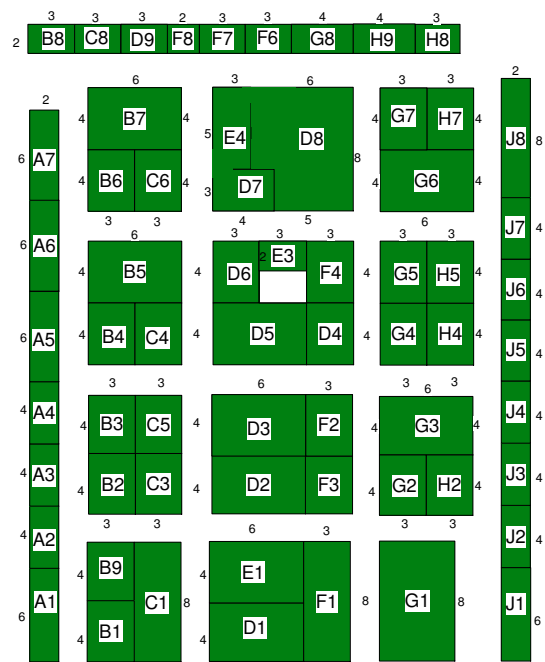

Your Industry. Your Event.

Garden Landscape
Amenity Sportsturf

Supported by

July 18th 2024
National Basketball Arena
Dublin
www.glaireland.ie

Show layout and features subject to change.

EXHIBITORS

- Alacarte Software Tailors A6
- Annaveigh Plants H2
- Arbicultural Association F8
- Ball Colegrave C3
- Bat Conservation Ireland J5
- Beechill Bulbs J3
- Better Plants B2
- BJ Martin Christmas Trees F6
- Bord Bia D2
- Carlton Greetings A2
- Chartered Institute of Horticulture B8
- Colm Warren Polyhouses G4
- Compo-Expert E4
- Cropcare J8
- Deker Horticulture B4
- Dept of Agriculture A4
- Dundrum Nurseries C6
- DS Supplies G8
- Easter Island Alpines A3
- Eco Garden Edge B3
- Ecoworm F7
- Enrich Environmental B9
- Fargro C8
- Floramedia J7
- Flower Gro G6
- Gardenworld Nurseries G1
- Gorse Lodge Garden Ornaments D5
- Green-tech F3
- Growmoor Horticulture A1
- Growtrade.ie
- Horticulture Connected H9
- Hygeia A7
- ICL D3
- Irish Grass Machinery C5
- Ivyline H4
- JF McKenna E1
- Killarney Christmas Trees D9
- Klasmann-Deilmann G5
- Lantra J6
- Landscape Depot F2