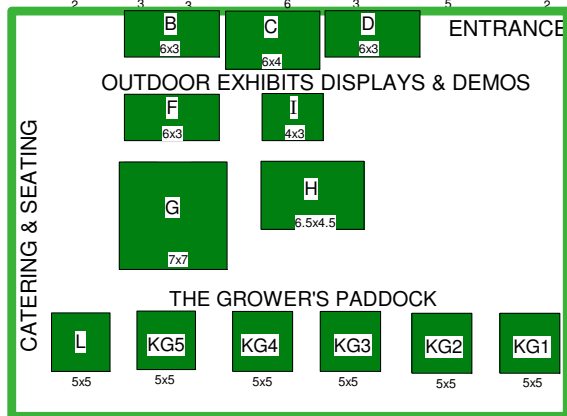

Your Industry. Your Event.

Garden Landscape
Amenity Sportsturf

Supported by

July 18th 2024
National Basketball Arena
Dublin
www.glaireland.ie

Show layout and features subject to change.

EXHIBITORS

- Alacarte Software Tailors A6
- Annaveigh Plants H2
- Arbicultural Association F8
- Ball Colegrave C3
- Bat Conservation Ireland J5
- Beechill Bulbs J3
- Better Plants B2
- BJ Martin Christmas Trees F6
- Bord Bia D2
- Carlton Greetings A2
- Chartered Institute of Horticulture B8
- Colm Warren Polyhouses G4
- Compo-Expert E4
- Cropcare J8
- Deker Horticulture B4
- Dept of Agriculture A4
- Dundrum Nurseries C6
- DS Supplies G8
- Easter Island Alpines A3
- Eco Garden Edge B3
- Ecoworm F7
- Enrich Environmental B9
- Fargro C8
- Floramedia J7
- Flower Gro G6
- Gardenworld Nurseries G1
- Gorse Lodge Garden Ornaments D5
- Green-tech F3
- Growmoor Horticulture A1
- Growtrade.ie
- Horticulture Connected H9
- Hygeia A7
- ICL D3
- Irish Grass Machinery C5
- Ivyline H4
- JF McKenna E1
- Killarney Christmas Trees D9
- Klasmann-Deilmann G5
- Lantra J6
- Landscape Depot F2