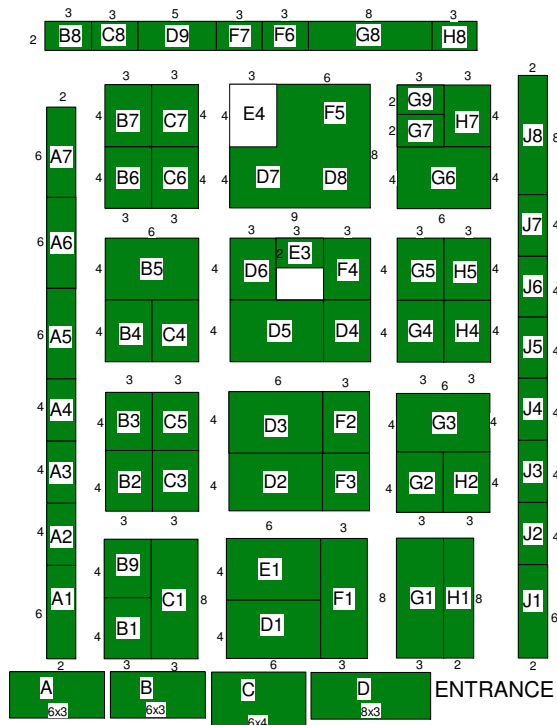

2023 EXHIBITORS

- Alacarte Software Tailors A6
- Alleco B1
- Ball Colegrave C3
- Beechill Bulbs J3
- BJ Martin Christmas Trees H8
- Bloom & Gro G6
- Bord Bia D2
- Camsaw Distributors G3
- Carlton Greetings A2
- Colm Warren Polyhouses G4
- Cropcare J8
- Deco Fence B5 & D6
- Deker Horticulture B4
- Dept of Agriculture A4
- Duir Design C8
- Dunne & Dineen D5
- Easter Island Alpines A3
- Eirgrow F2
- Evergreen Horticulture C7
- Floramedia J7
- Gardenworld Nurseries G1
- Gorse Lodge Ornaments H5
- Green-tech F3
- Growmoor Horticulture A1
- Growtrade.ie
- Guardian Distribution B8
- Green Cities Europe G9
- Horticulture Connected G7
- Hygeia A7
- ICL D3
- JF McKenna E1
- Kavanagh Christmas Trees B7
- Kestrel Forestry B6
- Killarney Christmas Trees D9
- Klasmann-Deilmann G5
- Kroptek C5
- Landscape Depot J6
- Leon Boots Co F7
- Little Enterprises C6
- Moasure H2
- NAD & NAD Sports B2

- New Product New Plant Awards H1
- Nostrand H4
- O'Connor Nurseries C1
- O'Dowd Nurseries J1
- Pitchcare F6
- Plantmore Horticulture D8
- Quaile Machinery / JAVO B9
- Reesink Turfcare G8
- Rovero Systems F5
- Schneider Youngplants A5
- Smiemans Projecten D7
- Soil Renew J4
- Teagasc D4
- The Irish Garden E3
- Total Slip Solutions B3
- Tully Nurseries F1
- TurfCare J2
- Unichem J5
- Uniplumo H7
- West Cork Bulbs G2
- Whites Amenity F4
- Yellow Furze Nurseries C4
- Young Nurseries D1

OUTDOOR

- Danso Machinery A
- Doran Nurseries KG2
- Dublin Grass Machinery G
- Fir Real Christmas Tree Supplies E
- FUSO Ireland F
- Green Equipment Supplies C
- Kelly's Nursery D
- Kildare Growers KG1, 2, 3, 4, 5
- L&K Nurseries KG3
- Liffey Distributors B
- Lift Rite J
- Rentes Plants KG1
- Schram Plants KG4
- Timber Displays H
- Wildflowers.ie I
- Woodstock Trees and Shrubs KG5