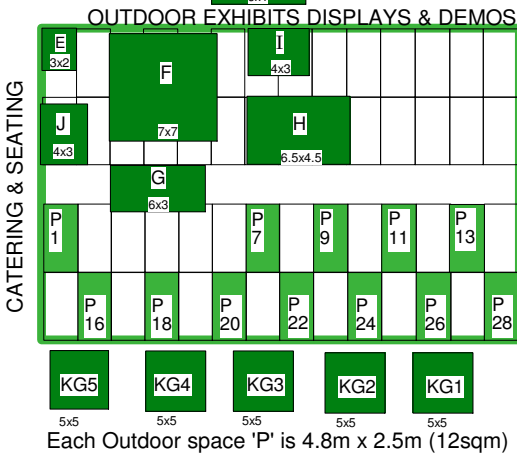

2023 EXHIBITORS

- Alacarte Software Tailors A6
- Alleco B1
- Ball Colegrave C3
- Beechill Bulbs J3
- BJ Martin Christmas Trees H8
- Bloom & Gro G6
- Bord Bia D2
- Camsaw Distributors G3
- Carlton Greetings A2
- Colm Warren Polyhouses G4
- Cropcare J8
- Deco Fence B5 & D6
- Deker Horticulture B4
- Dept of Agriculture A4
- Duir Design C8
- Dunne & Dineen D5
- Easter Island Alpines A3
- Eirgrow F2
- Evergreen Horticulture C7
- Floramedia J7
- Gardenworld Nurseries G1
- Gorse Lodge Ornaments H5
- Green-tech F3
- Growmoor Horticulture A1
- Growtrade.ie
- Guardian Distribution B8
- Green Cities Europe G9
- Horticulture Connected G7
- Hygeia A7
- ICL D3
- JF McKenna E1
- Kavanagh Christmas Trees B7
- Kestrel Forestry B6
- Killarney Christmas Trees D9
- Klasmann-Deilmann G5
- Kroptek C5
- Landscape Depot J6
- Leon Boots Co F7
- Little Enterprises C6
- Moasure H2
- NAD & NAD Sports B2

- New Product New Plant Awards H1
- Nostrand H4
- O'Connor Nurseries C1
- O'Dowd Nurseries J1
- Pitchcare F6
- Plantmore Horticulture D8
- Quaile Machinery / JAVO B9
- Reesink Turfcare G8
- Rovero Systems F5
- Schneider Youngplants A5
- Smiemans Projecten D7
- Soil Renew J4
- Teagasc D4
- The Irish Garden E3
- Total Slip Solutions B3
- Tully Nurseries F1
- TurfCare J2
- Unichem J5
- Uniplumo H7
- West Cork Bulbs G2
- Whites Amenity F4
- Yellow Furze Nurseries C4
- Young Nurseries D1

OUTDOOR

- Danso Machinery A
- Doran Nurseries KG2
- Dublin Grass Machinery G
- Fir Real Christmas Tree Supplies E
- FUSO Ireland F
- Green Equipment Supplies C
- Kelly's Nursery D
- Kildare Growers KG1, 2, 3, 4, 5
- L&K Nurseries KG3
- Liffey Distributors B
- Lift Rite J
- Rentes Plants KG1
- Schram Plants KG4
- Timber Displays H
- Wildflowers.ie I
- Woodstock Trees and Shrubs KG5