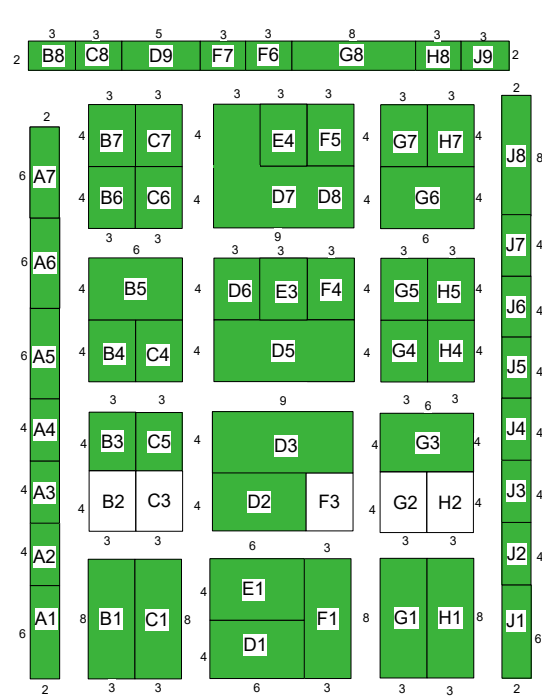

Every visitor will receive a copy, representing an invaluable sales promotion opportunity.

Contact: Eamonn Maguire
Tel. 01 2947765
eamonnmaguire@mediateam.ie

Keep up to date at

Floorplan and show features subject to change.