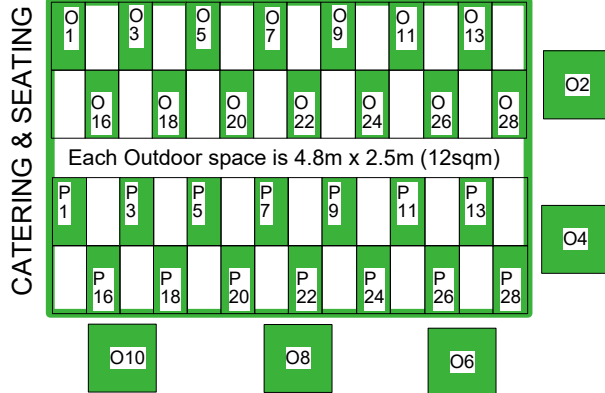

OUTDOOR EXHIBITS DISPLAYS & DEMOS

2022 EXHIBITORS

- | | |
|--|---|
| Alacarte Software Tailors A6 | Kestrel Forestry B6 |
| Alleco A7 | Killarney Christmas Trees H8 |
| Beechill Bulbs A2 | Kildare Growers F3, G2, H2, C3, B2 |
| BJ Martin & Son Christmas Tree Farm J5 | L&K Nurseries O4 |
| Bord Bia D2 | Little Enterprises C6 |
| CAFRE Greenmount J4 | Mac Egan Engineering H7 |
| Camsaw Distributors G3 | NAD & NAD Sports B3 |
| Colm Warren Polyhouses G4 | Nostrand H4 |
| Cropcare J8 | O'Connor Nurseries C1 |
| Deker Horticulture B4 | O'Dowd Nurseries J1 |
| Dept of Agriculture A4 | Plantmore Horticulture D7 |
| Doran Nurseries O6 | Primore D8 |
| Dublin Grass Machinery B5 | probio carbon J2 |
| Easter Island Alpines J9 | RangeKing / Belrobotics J7 & Outdoor Area |
| Enrich Environmental H5 | Reesink Turfcare G8 |
| Floramedia B8 | Rentes Plants O2 |
| Forest Fresh D6 | Safety Solutions NI C5 |
| Fountainworks F7 | Sanctuary Synthetics Outdoor Area |
| Garden Connect G7 | Schneider Youngplants A5 |
| Gardenworld Nurseries B1 | Schram Plants O8 |
| Green Equipment Supplies D5 | Smiemans Projecten E4 |
| Greenleaf Horticulture G6 | Soil Renew C8 |
| Greenleaf Ireland C7 | StoneMad Garden J3 |
| Grow It Bio F6 | Teagasc E3 |
| Growtrade.ie | Tully Nurseries F1 |
| Hygeia D9 | TurfCare F5 |
| ICL D3 | Uniplumo H1 |
| Irritec A1 | Volmary J6 |
| JF McKenna E1 | West Cork Bulbs G5 |
| Kavanagh Christmas Trees B7 | Whites Amenity F4 |
| Kelly's Nursery G1 | Woodstock Trees and Shrubs O10 |
| | Yellow Furze Nurseries C4 |
| | Young Nurseries D1 |